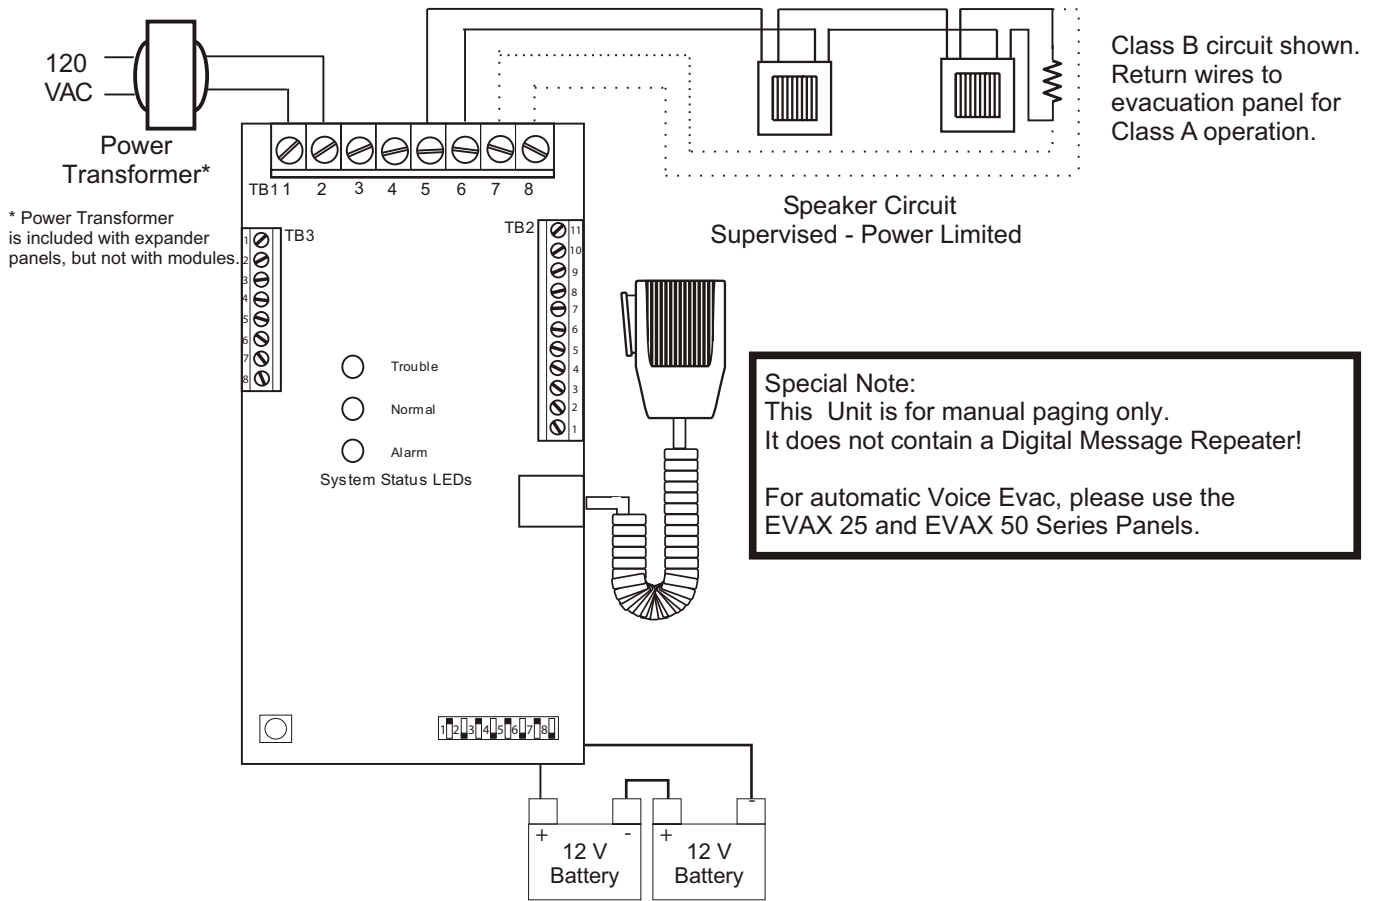

Description con't.

The EVAX 25/50/100E Series is intended for use when a 25/50/100 Watt audio expander with its own complete enclosure is needed. The EVAX 150/200/300E again provides the same expansion features for greater power requirements in the larger cabinet configuration.

The EVX-25/50/100E voice evacuation module provides 25/50/100 watts of audio amplification, and an integral power regulator and battery charger. The EVX Series can extend the capacity of any EVAX 25/50/100 Series voice evacuation system.

Wiring and Installation