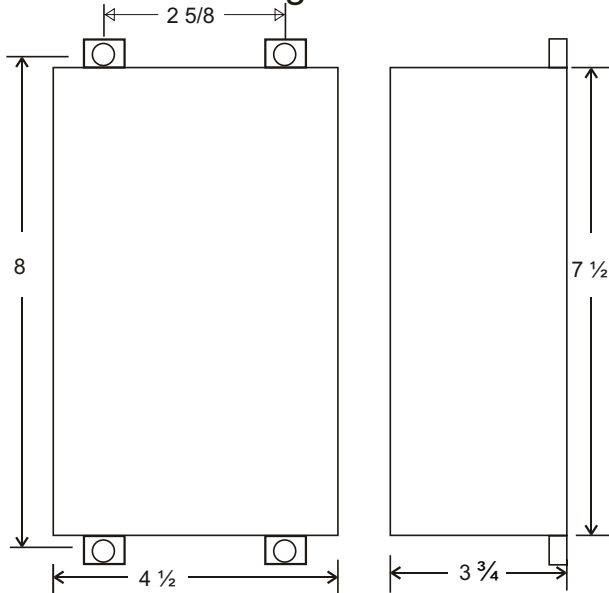

Mounting Dimensions:

Ordering Information

Description	Stock No.
25W Voice Evacuation Panel w/ mic	EVAX-25EM
25W Voice Expander Panel w/o mic	EVAX-25E
25W Voice Evacuation Module w/ mic	EVX-25EM
25W Voice Expander Module w/o mic	EVX-25E
50W Voice Evacuation Panel w/ mic	EVAX-50EM
50W Voice Expander Panel w/o mic	EVAX-50E
50W Voice Evacuation Module w/ mic	EVX-50EM
50W Voice Expander Module w/o mic	EVX-50E
100W Voice Evacuation Panel w/ mic	EVAX-100EM
100W Voice Expander Panel w/o mic	EVAX-100E
100W Voice Evacuation Module w/ mic	EVX-100EM
100W Voice Expander Module w/o mic	EVX-100E
150W Voice Evacuation Panel w/ mic	EVAX-150EM
150W Voice Expander Panel w/o mic	EVAX-150E
200W Voice Evacuation Panel w/ mic	EVAX-200EM
200W Voice Expander Panel w/o mic	EVAX-200E
300W Voice Evacuation Panel w/ mic	EVAX-300EM