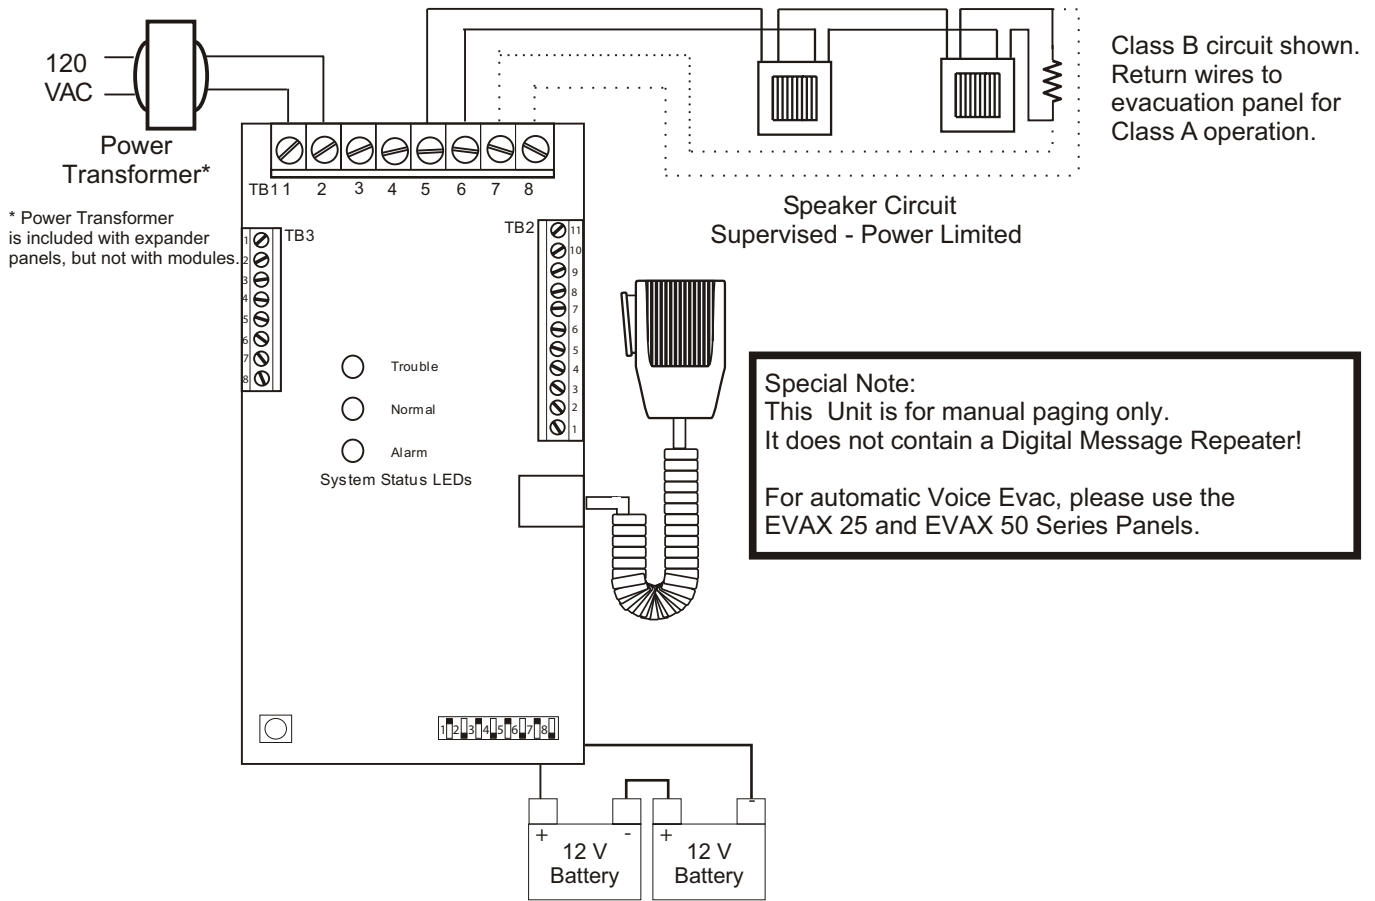

Description con't.

The EVAX 150E/200E Series is intended for use when a 150/200 Watt audio expander with its own complete enclosure is needed. The EVAX 150/200 provides the same expansion features as the 25E/50E/100E panels for greater power requirements in the larger cabinet configuration.

The EVX-25/50/100E voice evacuation module provides 25/50/100 watts of audio amplification, and an integral power regulator and battery charger.

Wiring and Installation