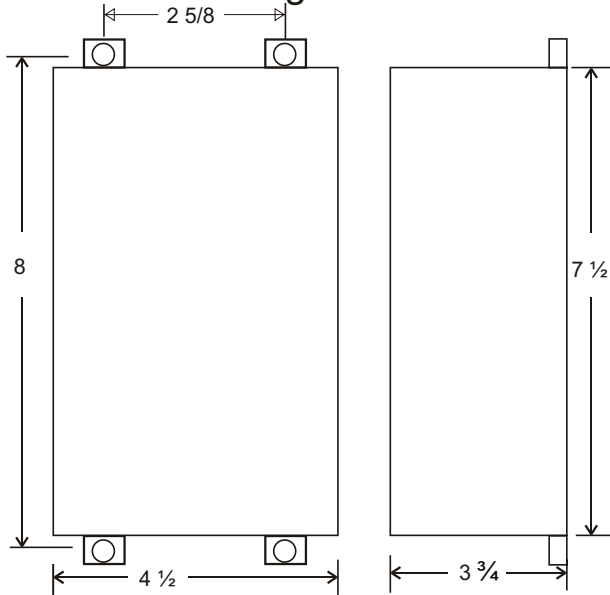

The EVAX 150/200EM provides the same features with additional power in our double cabinet housing 2 amplifier modules, 14.5 x 27 x 4”.

**Technical Specifications**

Dimensions	150E/200E - 14.5”x 27”x 4” (W x H x D)
Color	Charcoal Gray, Red (optional)
<b>EVAX-50E</b>	
Power	24-30V AC/DC
Current	1.00A Alarm 0.13 Standby
Avg. Current Draw in Alarm	1.0 A, 3.2A peak
Output	50 Watts
<b>EVAX-100E</b>	
Power	24-30V AC/DC
Current	2.50A Alarm 0.18 Standby
Avg. Current Draw in Alarm	2.5 A, 6.4A peak
Output	100 Watts

### Mounting Dimensions: