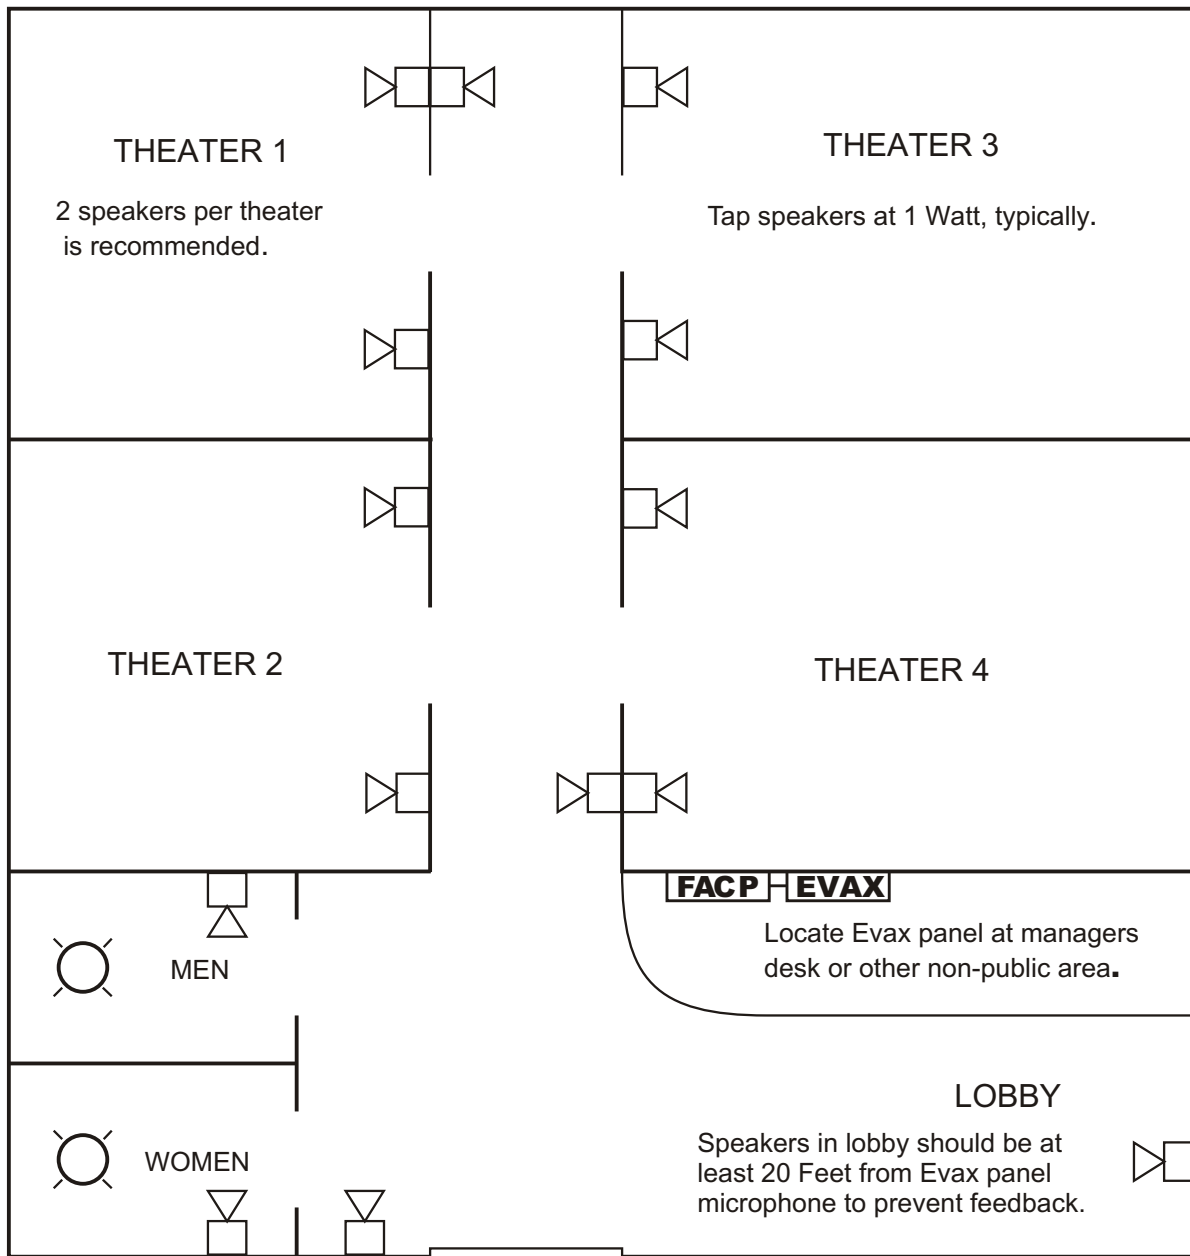

## Multi-Screen Movie Theaters

### Notes:

1. Always link FACP to theater automation systems to automatically shut down projectors, and bring up house lights.
2. Use zone splitter to select speaker zones.